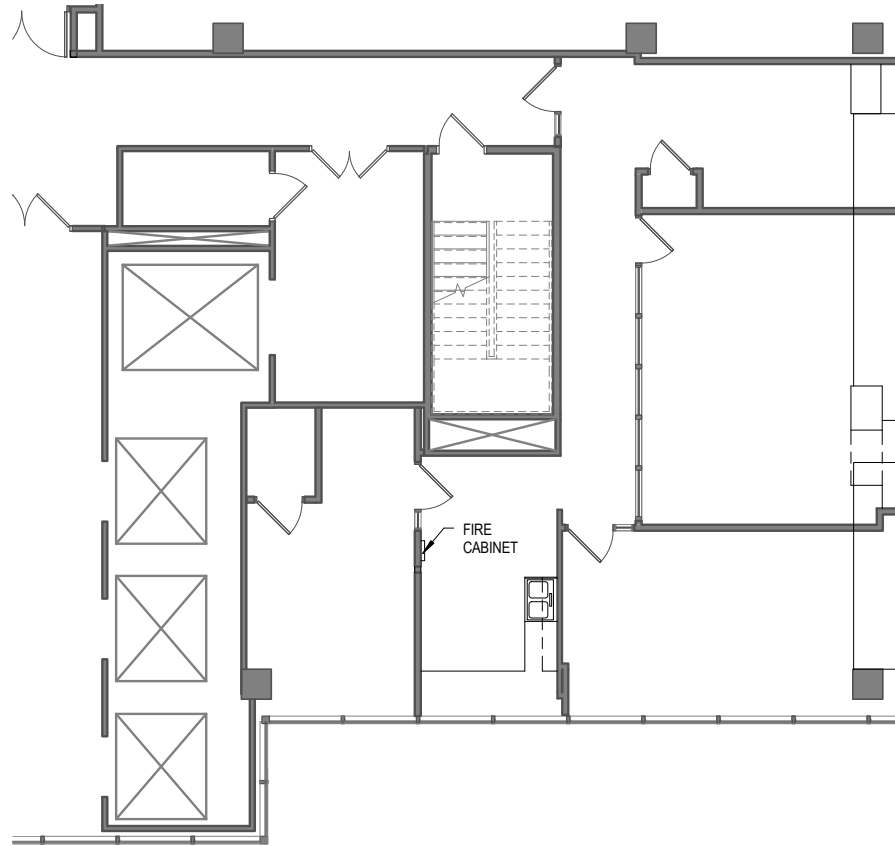

PwC Plaza

Where Entertainment & Business Meet

SUITE 2204 - 1,656 RSF

22ND LEVEL KEYPLAN

LEASING CONTACTS

Brent Robertson
+1 612 217 5132
brent.robertson@am.jll.com

Andrea Leon
+1 612 217 5142
andrea.leon@am.jll.com