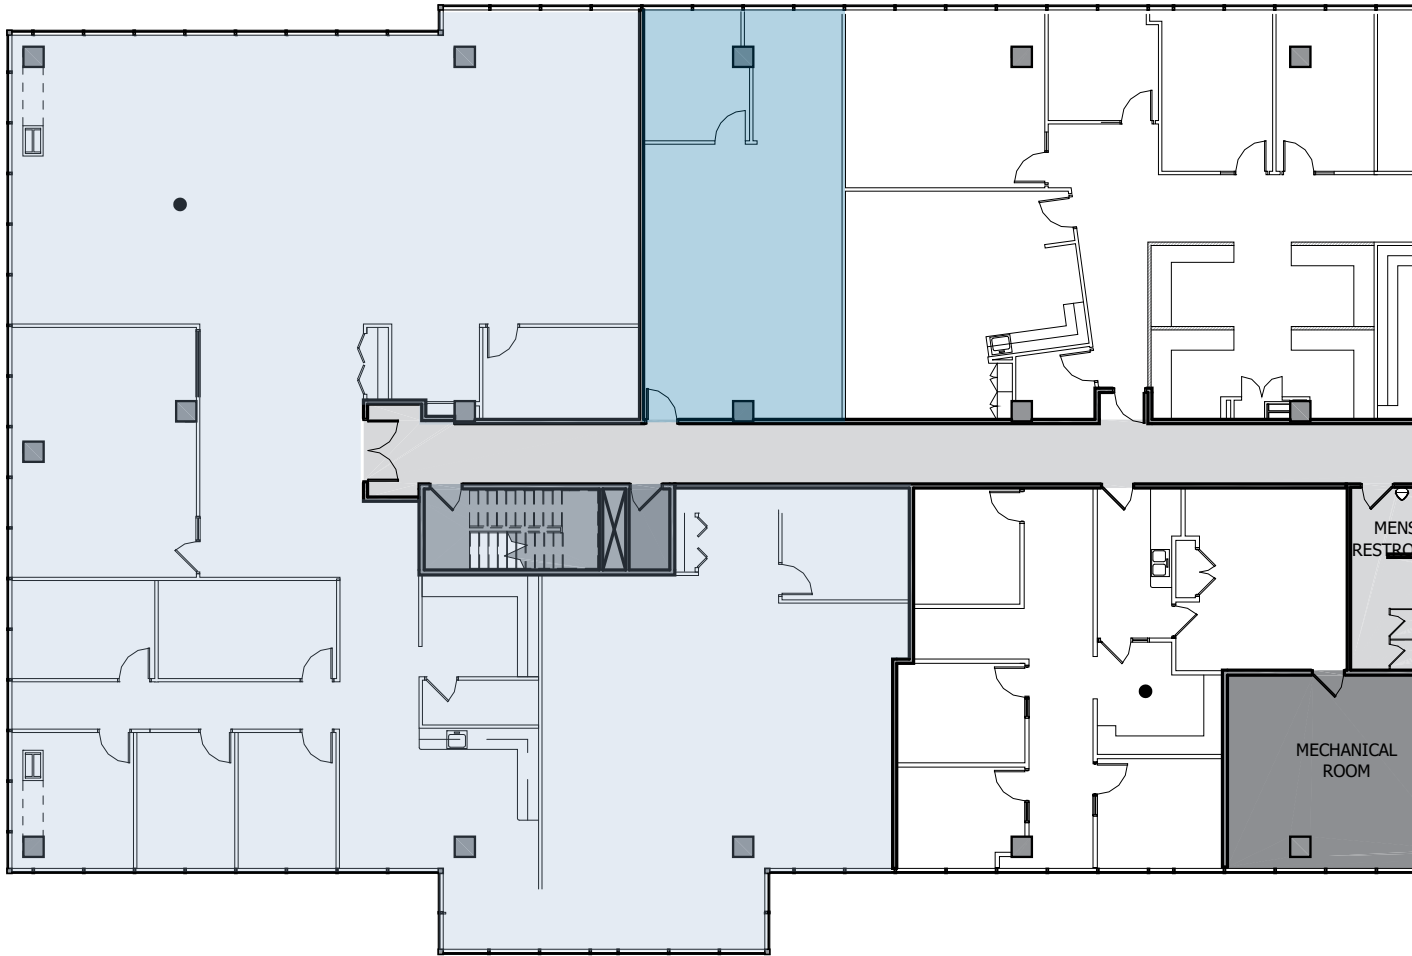

# PwC Plaza

Where Entertainment & Business Meet

SUITE 2350 - 7,070 - 7,977 RSF