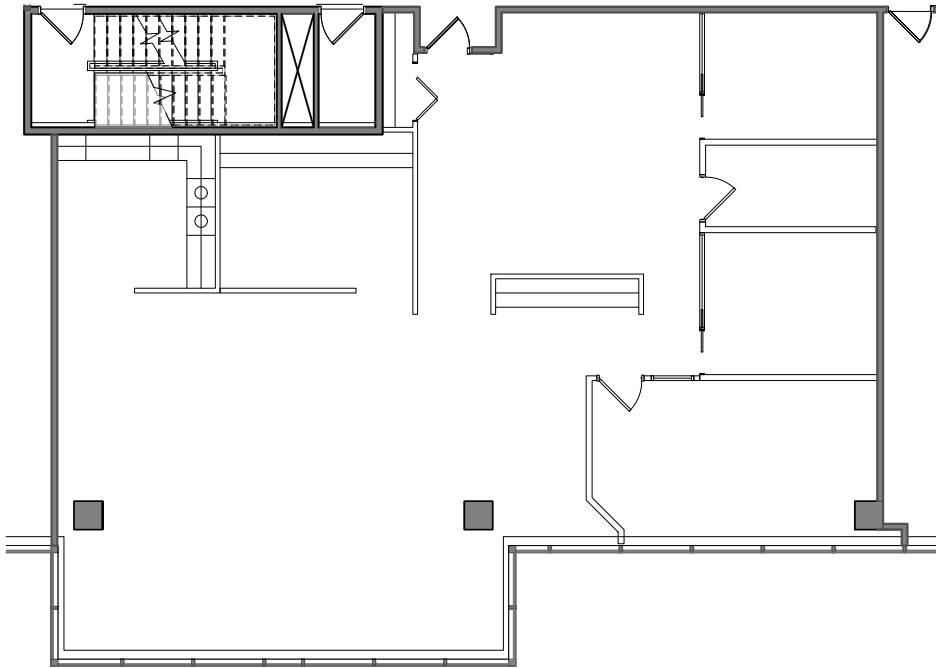

PwC Plaza

Where Entertainment & Business Meet

SUITE 2775 - 2,653 RSF

27TH LEVEL KEYPLAN

LEASING CONTACTS

Brent Robertson
+1 612 217 5132
brent.robertson@am.jll.com

Andrea Leon
+1 612 217 5142
andrea.leon@am.jll.com