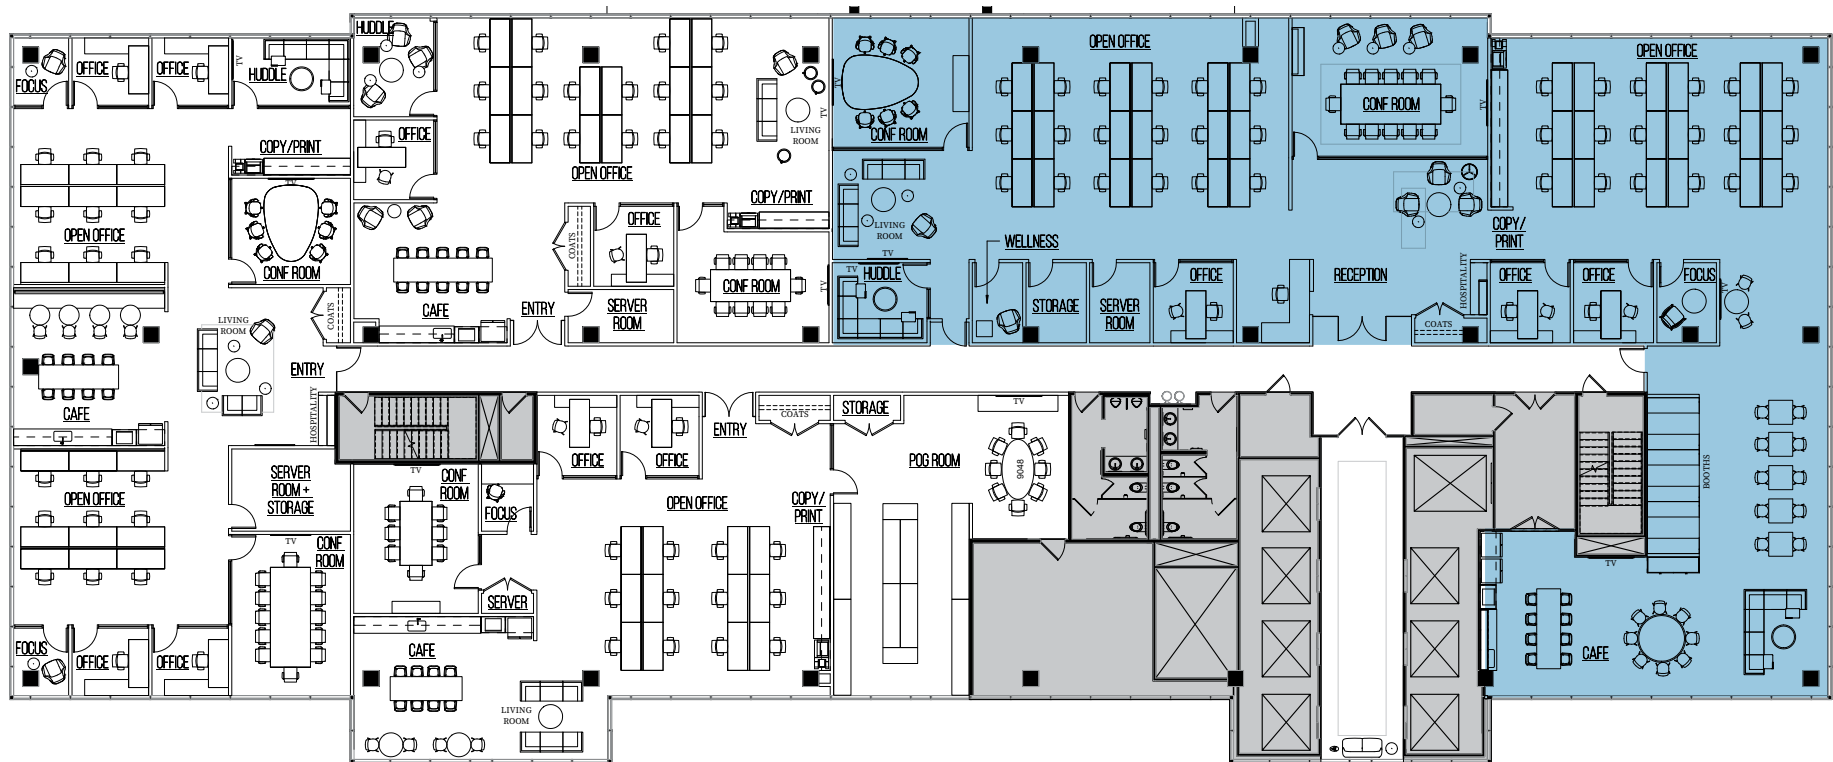

PwC Plaza

Where Entertainment & Business Meet

SUITE 1900A - 7,532 RSF

Office	03
Workstation	37
TOTAL	40
188 RSF/person	

LEASING CONTACTS

Brent Robertson
+1 612 217 5132
brent.robertson@am.jll.com

Andrea Leon
+1 612 217 5142
andrea.leon@am.jll.com