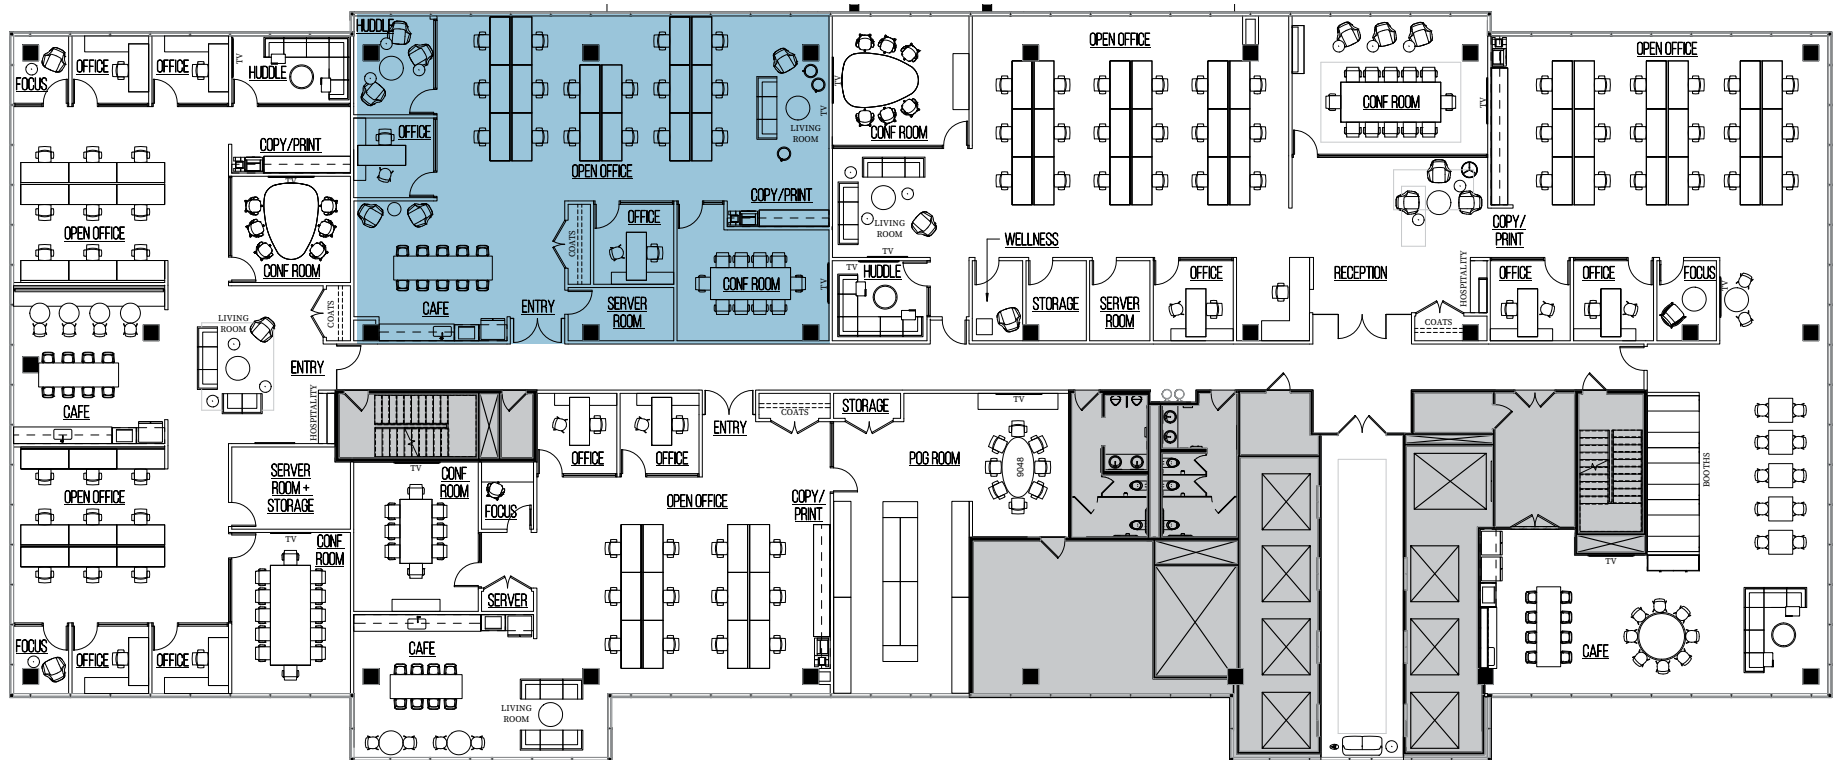

PwC Plaza

Where Entertainment & Business Meet

SUITE 1900B - 2,869 RSF

Office	02
Workstation	16
TOTAL	18
159 RSF/person	

LEASING CONTACTS

Brent Robertson
 +1 612 217 5132
 brent.robertson@am.jll.com

Andrea Leon
 +1 612 217 5142
 andrea.leon@am.jll.com