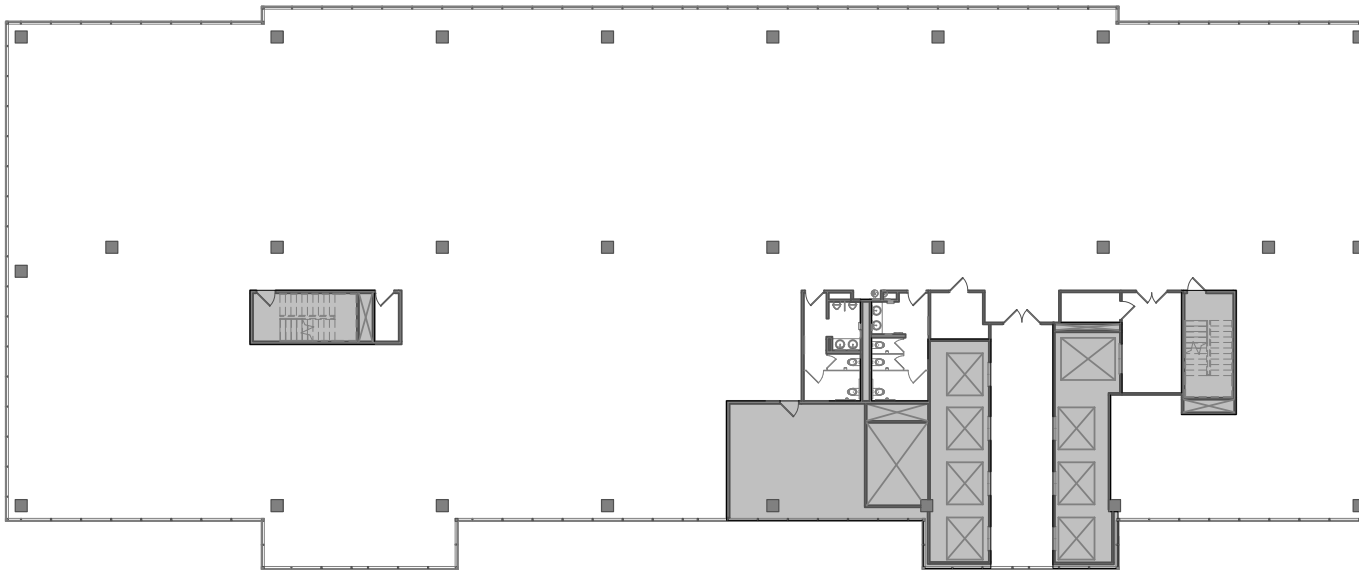

PwC Plaza

Where Entertainment & Business Meet

SUITE 2000 - 19,482 RSF

LEASING CONTACTS

Brent Robertson
+1 612 217 5132
brent.robertson@am.jll.com

Andrea Leon
+1 612 217 5142
andrea.leon@am.jll.com

Teig Hutchison
+1 612 217 5157
teig.hutchison@am.jll.com