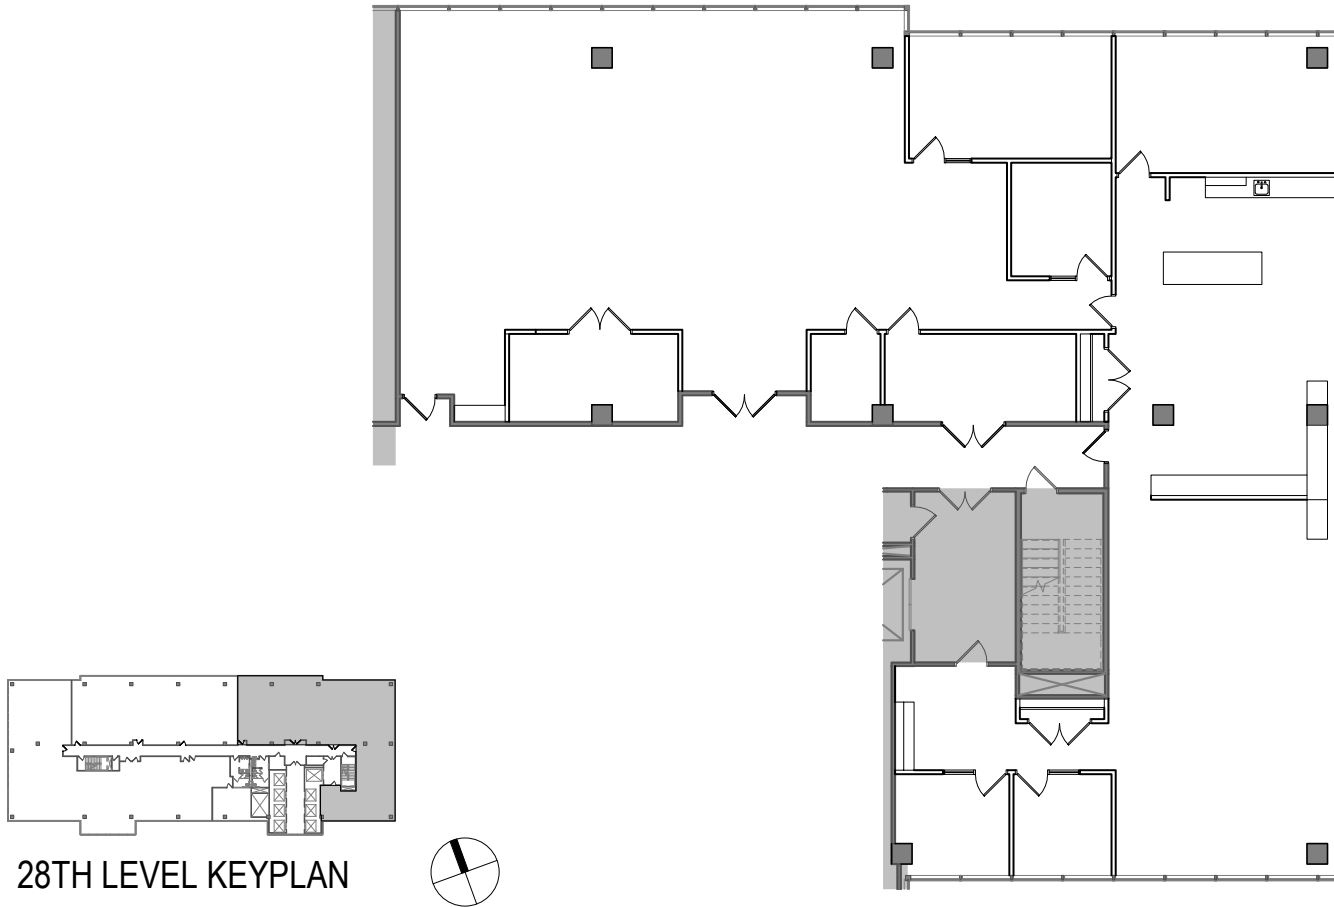

PwC Plaza

Where Entertainment & Business Meet

SUITE 2800 - 5,951 RSF

LEASING CONTACTS

Brent Robertson
+1 612 217 5132
brent.robertson@am.jll.com

Andrea Leon
+1 612 217 5142
andrea.leon@am.jll.com

Teig Hutchison
+1 612 217 5157
teig.hutchison@am.jll.com